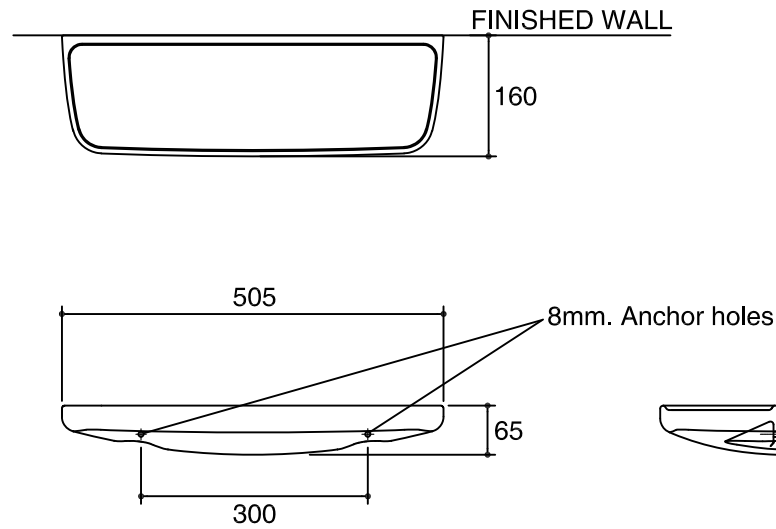

Dimension are approximate.
Unit:mm.

SKU	K-17076X-WK
Name	SUN
Description	SHELF

KARAT

* The recommended dimension for installation can be adjusted according to user preferences and layout.